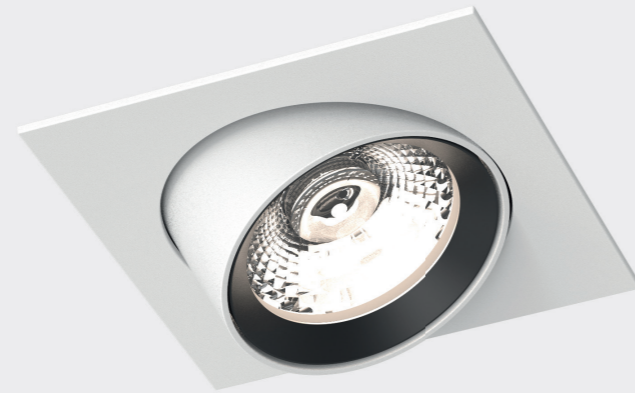

All PROLICHT Matter light fittings work natively with Apple Home, Google Home, Amazon Alexa and Samsung SmartThings, and with many other home automation control systems.

THE FUTURE IS NOW!

PROLICHT WORKS WITH MATTER