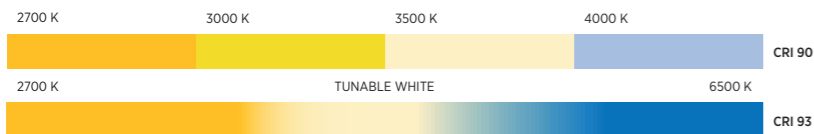

CENTRIQ ROUND

Ø 120 mm | 112 mm

CENTRIQ SQUARE

■ 120 mm | 112 mm

POWER

9 - 28 WATT

IP INTERNATIONAL PROTECTION

IP20

INSTALLATION

RECESSED

COLOR TEMPERATURE CCT

BEAMWIDTH

LENS PACK

COLOR

25 PROLICHT COLORS

RAL Classic or any other special color on request