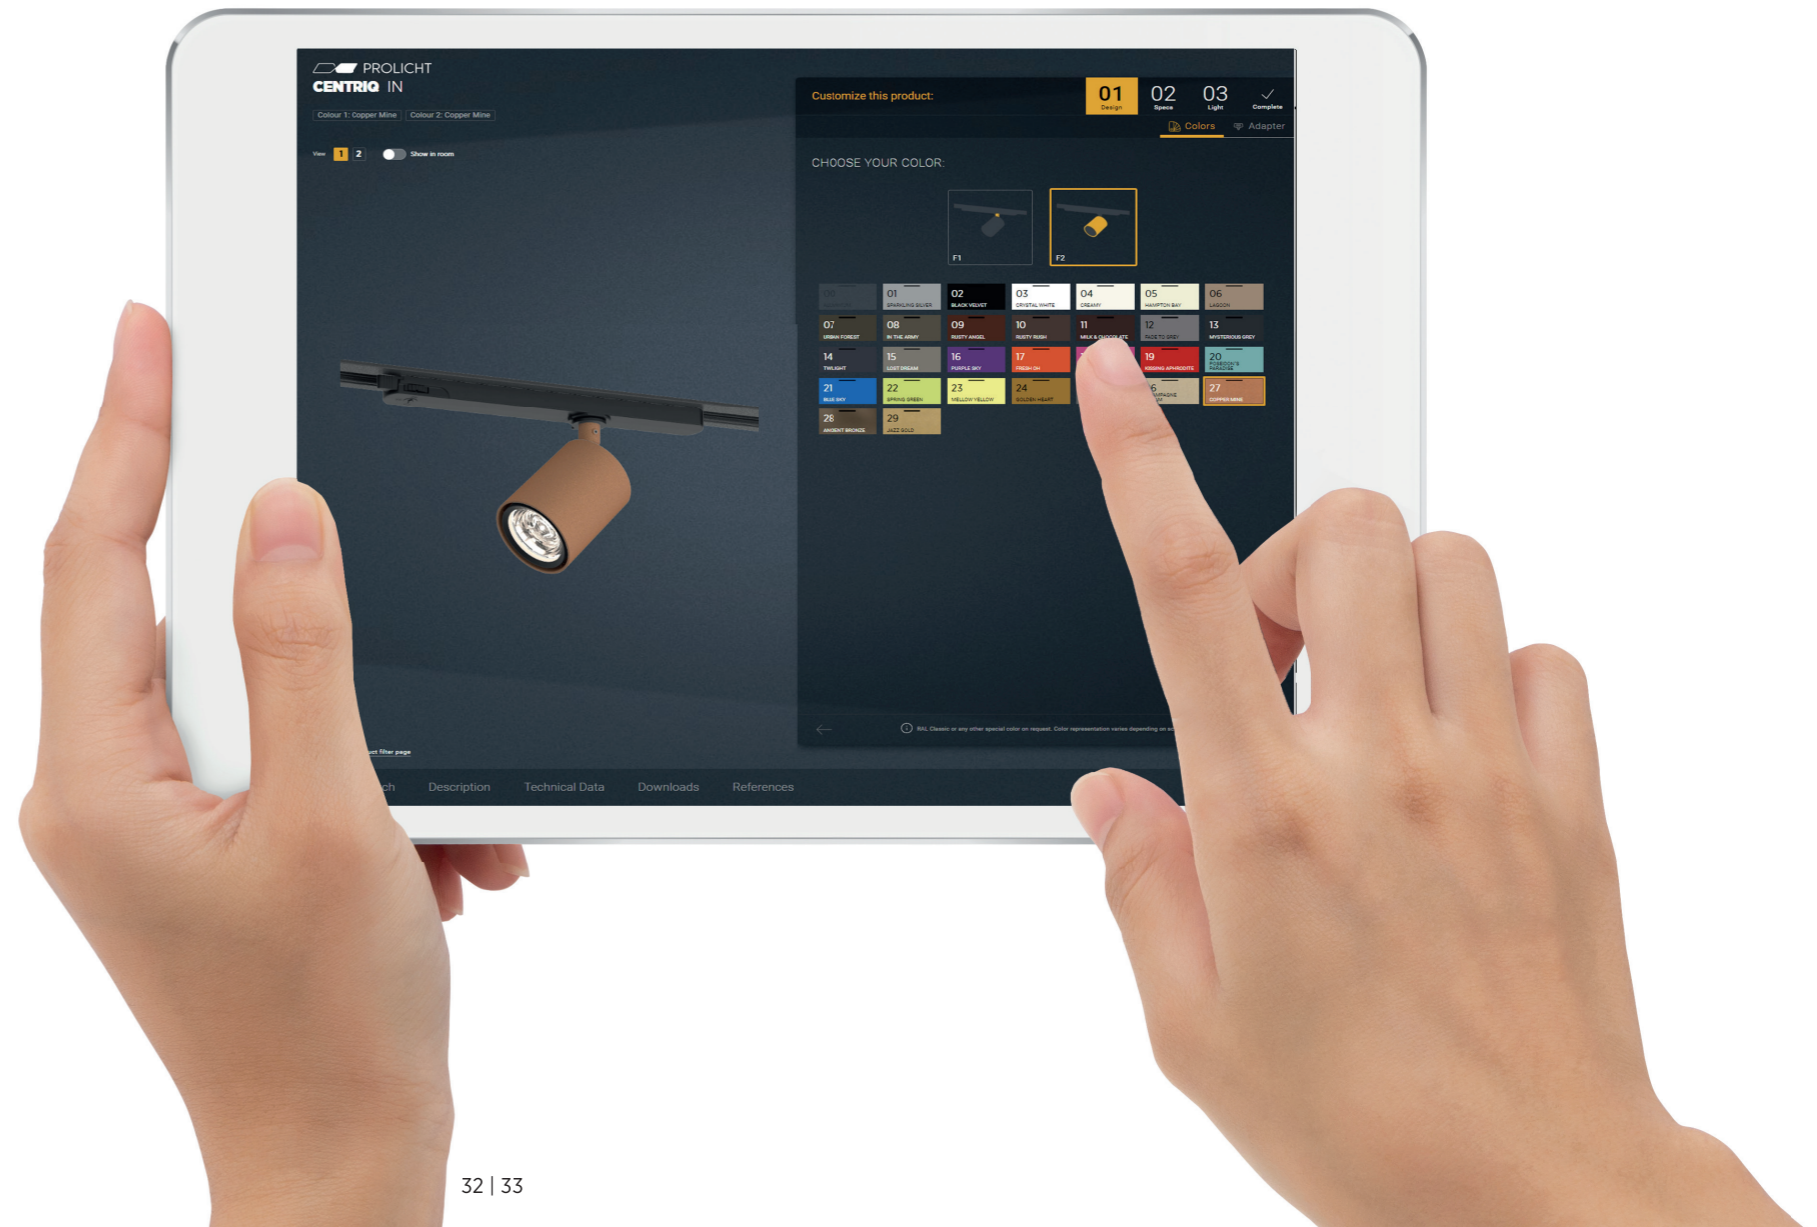

MAKE IT YOURS!

CONFIGURE ONLINE:
WWW.PROLICHT.AT/CENTRIQ