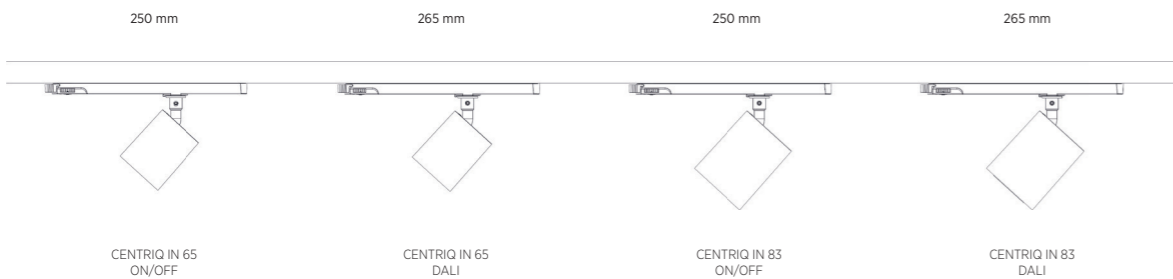

CENTRIQ IN 83 | SUPERSPOT

CENTRIQ IN 83 | FLEX

Ø 83 x 105 mm

POWER

9 - 37 WATT

IP INTERNATIONAL PROTECTION

IP20

INSTALLATION