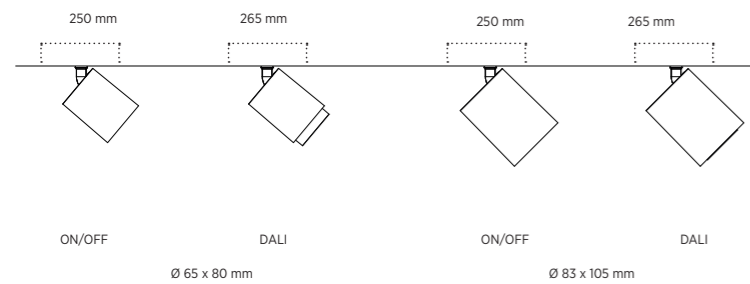

CENTRIQ IN 83 | SUPERSPOT

CENTRIQ IN 83 | FLEX

Ø 83 x 105 mm

POWER

9 - 37 WATT

IP INTERNATIONAL PROTECTION

IP20

INSTALLATION