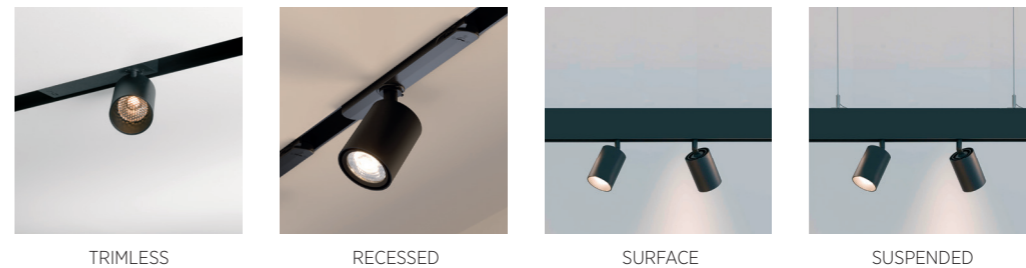

METAL

PROFIL SYSTEM

TRIMLESS

RECESSED

SURFACE

SUSPENDED

IP INTERNAL PROTECTION

IP20