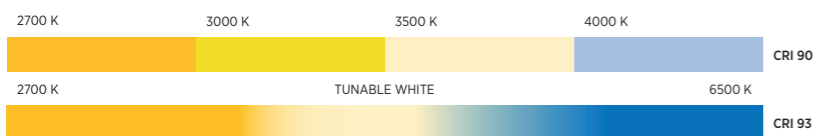

COLOR TEMPERATURE CCT

BEAMWIDTH

COLOR ADAPTER

LENS PACK

COLOR

25 PROLICHT COLORS

RAL Classic or any other special color on request

CENTRIQ IN 65 | 2LOOK4 50