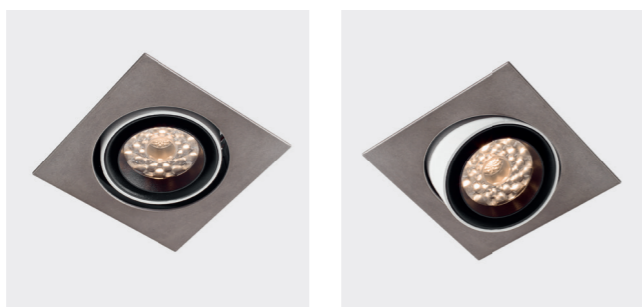

CONCRETE RING ROUND: 800 - 1452

CONCRETE RING SQUARE: 800 - 1453

INSPIRATION | MOZING STUDIO

CENTRIQ SQUARE WITH CONCRETE RING | COLOR 25 GUN METAL

CENTRIQ FLEX ROUND & SQUARE

The CENTRIQ portfolio is perfectly tuned: you can choose between four fixed beam angles or a FLEX version. In addition, the family offers four standard light colors to enable the fastest possible configuration, or a TUNABLE WHITE version to cover the entire RETAIL lighting range in one luminaire. As simple or as complex as possible - CENTRIQ leaves the choice up to you. Individual wishes for light color and color rendering can be realized in the easiest manner!

MARC CAIN INNSBRUCK | PHOTO: ARMIN KUPRIAN

CENTRIQ IN

Our CENTRIQ IN inserts are changing the RETAIL lighting market substantially. Available in a wide variety of designs, the spotlights can now also be used with the 2LOOK4 50 track and enable flexible state-of-the-art lighting design at a fair price. The CENTRIQ IN 3-phase spotlight is now complemented by a new HIGH OUTPUT version to provide additional lumens for demanding projects.