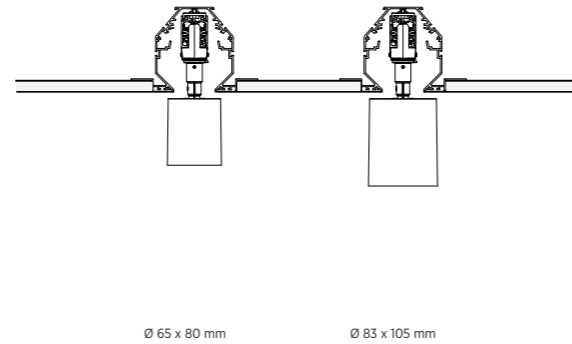

CENTRIQ IN 83 | SUPERSPOT

CENTRIQ IN 83 | FLEX

Ø 83 x 105 mm

POWER

9 - 37 WATT

IP INTERNATIONAL PROTECTION

IP20

INSTALLATION