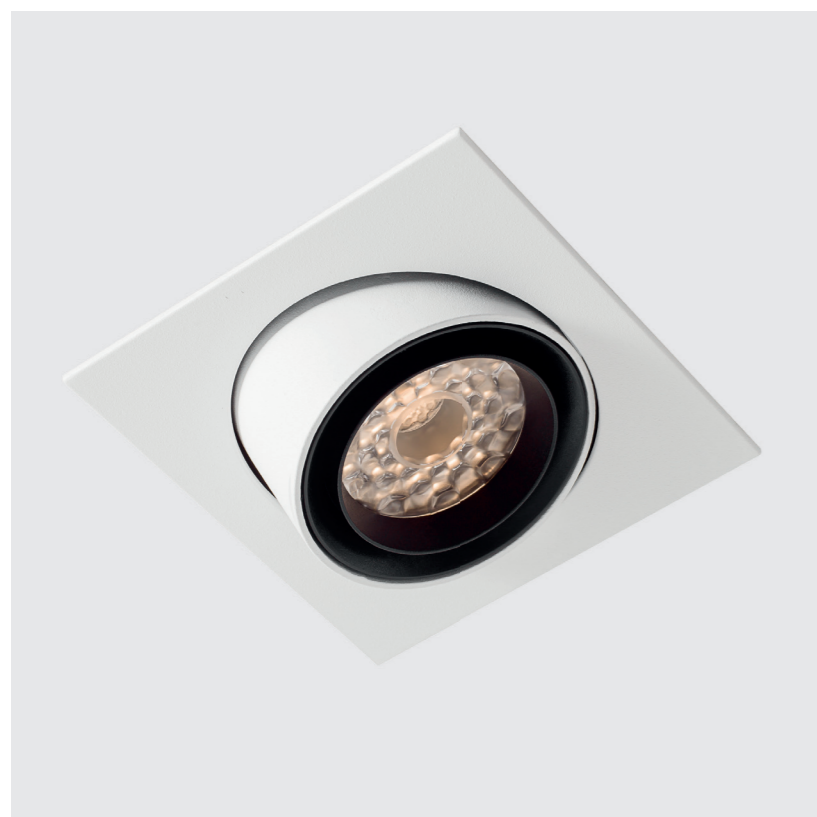

Our proven CENTRIQ spotlight is now also available as a recessed version. This adds another mounting type to the family portfolio and gives you even more options to realize a consistent luminaire concept.

CENTRIQ SQUARE

CENTRIQ WITH CONCRETE RING ROUND | SQUARE

CENTRIQ offers numerous benefits that support you in fulfilling your lighting vision. For concrete installations, a special version for CENTRIQ SQUARE was created to complete the universal application.

CONCRETE RING ROUND: 800 - 1452

CONCRETE RING SQUARE: 800 - 1453

INSPIRATION | MOZING STUDIO

CENTRIQ SQUARE WITH CONCRETE RING | COLOR 25 GUN METAL

CENTRIQ FLEX ROUND & SQUARE

The CENTRIQ portfolio is perfectly tuned: you can choose between four fixed beam angles or a FLEX version. In addition, the family offers four standard light colors to enable the fastest possible configuration, or a TUNABLE WHITE version to cover the entire RETAIL lighting range in one luminaire. As simple or as complex as possible - CENTRIQ leaves the choice up to you. Individual wishes for light color and color rendering can be realized in the easiest manner!

MARC CAIN INNSBRUCK | PHOTO: ARMIN KUPRIAN

CENTRIQ IN

Our CENTRIQ IN inserts are changing the RETAIL lighting market substantially. Available in a wide variety of designs, the spotlights can now also be used with the 2LOOK4 50 track and enable flexible state-of-the-art lighting design at a fair price. The CENTRIQ IN 3-phase spotlight is now complemented by a new HIGH OUTPUT version to provide additional lumens for demanding projects.