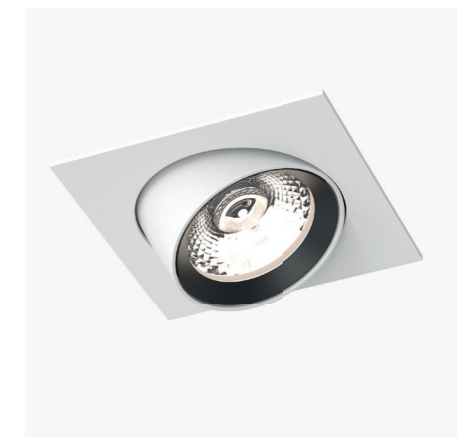

METAL

PROFIL SYSTEM

TRIMLESS

RECESSED

SURFACE

SUSPENDED

IP INTERNAL PROTECTION

IP20

Our proven CENTRIQ spotlight is now also available as a recessed version. This adds another mounting type to the family portfolio and gives you even more options to realize a consistent luminaire concept.