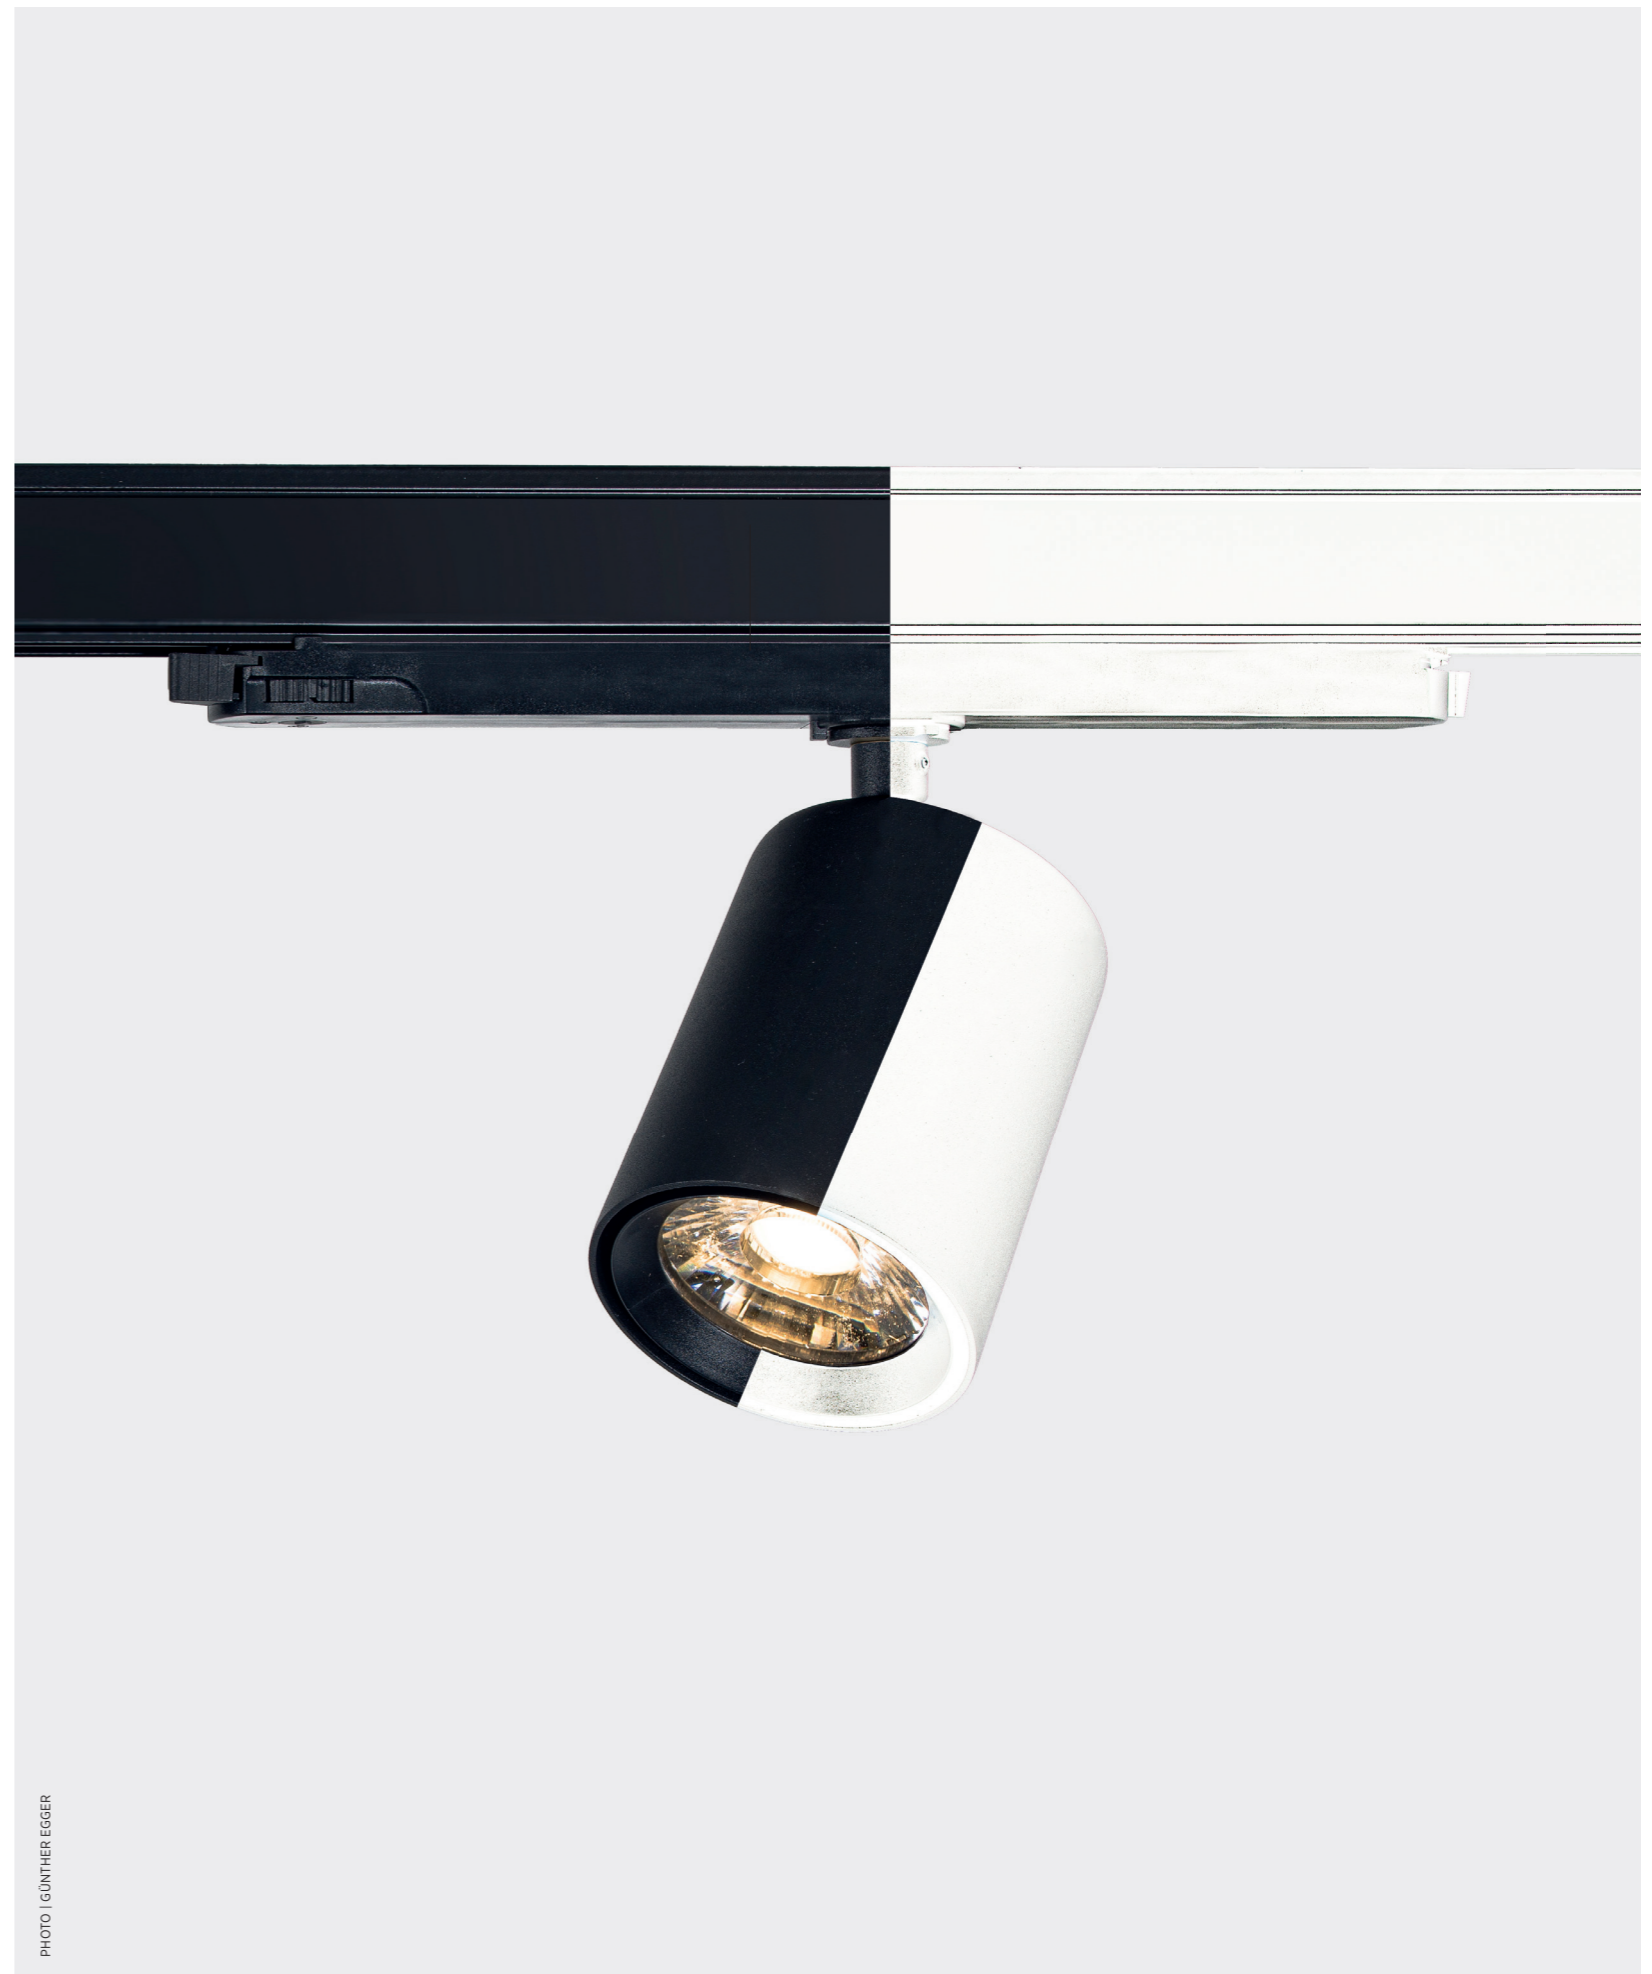

PHOTO | GÜNTHER EGGER