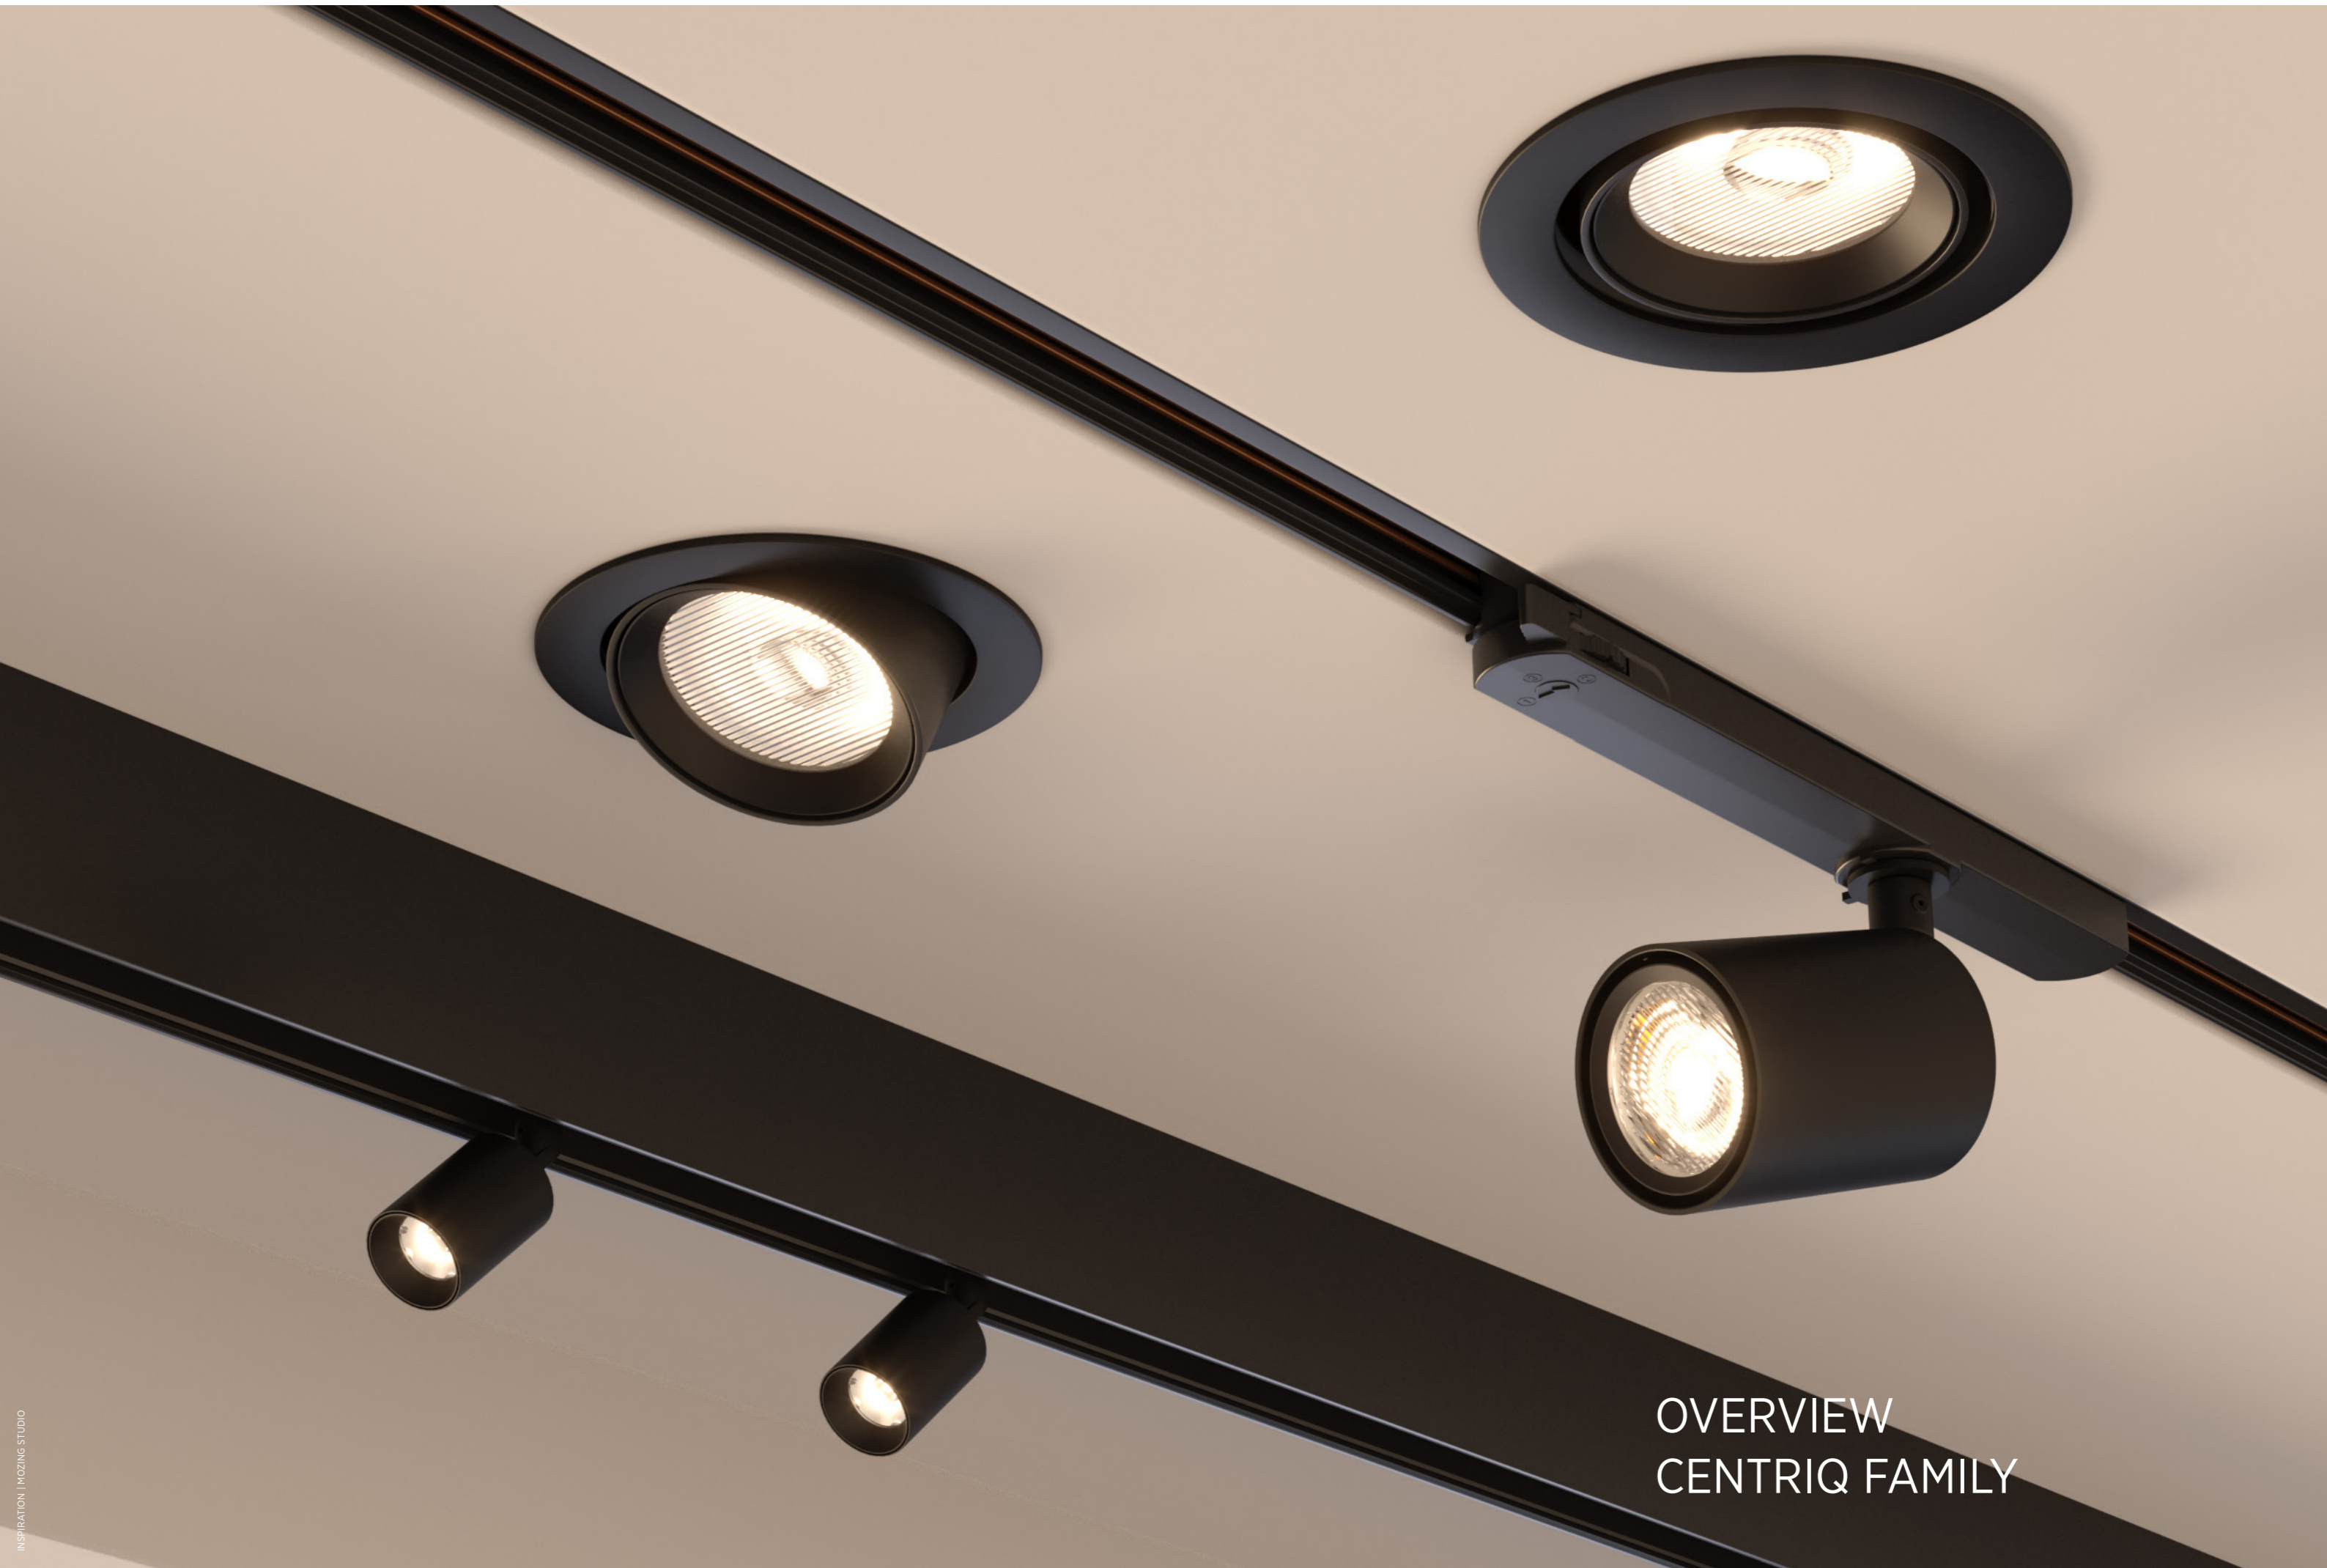

OVERVIEW
CENTRIQ FAMILY