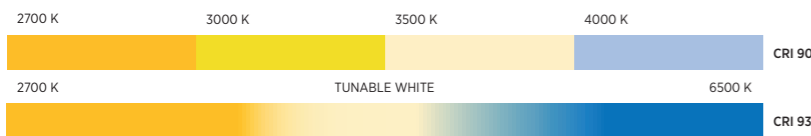

COLOR TEMPERATURE CCT

BEAMWIDTH

COLOR ADAPTER

LENS PACK

COLOR

25 PROLICHT COLORS

RAL Classic or any other special color on request

CENTRIQ IN 65 | 3 PHASE TRACK