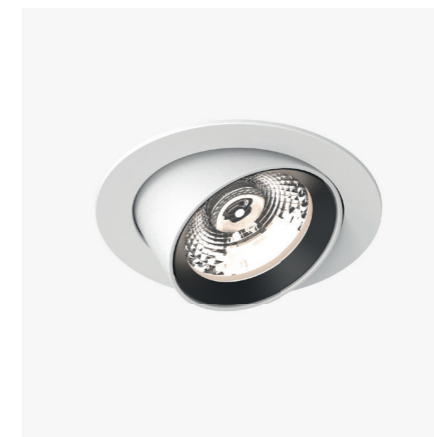

METAL

PROFIL SYSTEM

TRIMLESS

RECESSED

SURFACE

SUSPENDED

IP INTERNAL PROTECTION

IP20

Our proven CENTRIQ spotlight is now also available as a recessed version. This adds another mounting type to the family portfolio and gives you even more options to realize a consistent luminaire concept.