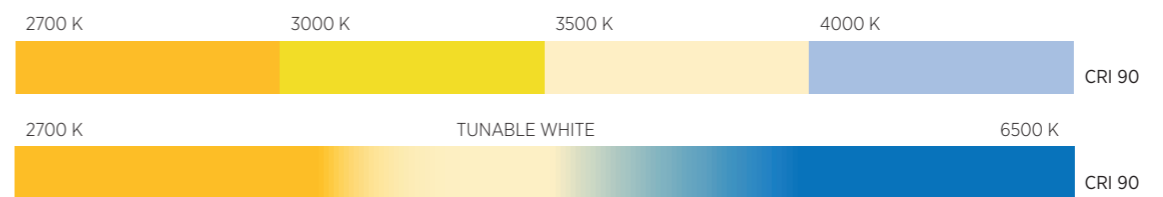

COLOR TEMPERATURE CCT

COLOR ADAPTER

RAL Classic or any other special color on request